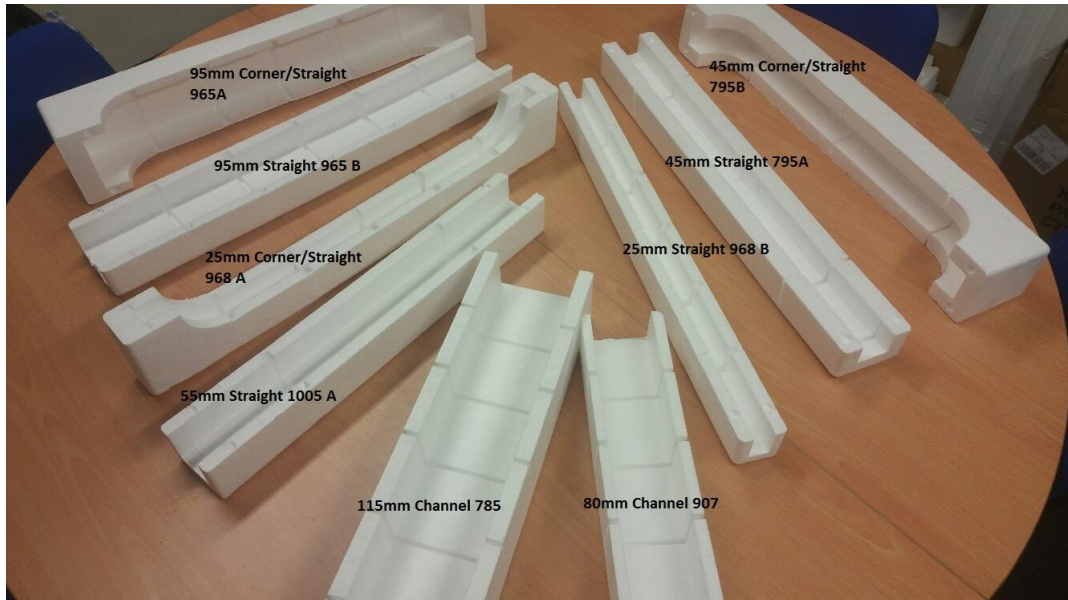

EPS Channels & Corners

Made from Lightweight EPS
Protective corners and straights
Great corner and edge protection
No tooling costs
Available from stock
Fully recyclable
Break off sections
Ideal for Office or Bedroom furniture packing
Impact resistant